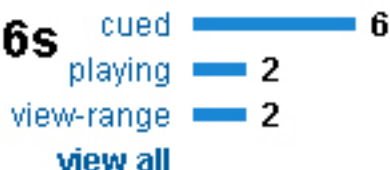

10 of your visits sent events

 **208 Total Events**

 **10 Visits with Event**

 **20.80 Events / Visit**

Top Events

youtube-

video:rmnAIRngi0k

Event Action

185 Total Events

% of Site Total: 88.94%

youtube-

video:ldC7FQiUJ6s

Event Action

14 Total Events

% of Site Total: 6.73%

youtube-