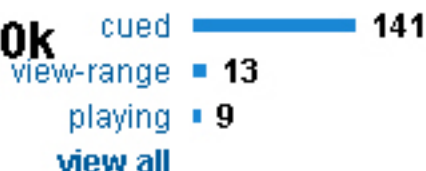

10 of your visits sent events

 **208 Total Events**

 **10 Visits with Event**

 **20.80 Events / Visit**

Top Events

youtube-

video:rmnAIRngi0k

Event Action

185 Total Events

% of Site Total: 88.94%

youtube-

video:ldC7FQiUJ6s

Event Action

14 Total Events

% of Site Total: 6.73%

youtube-